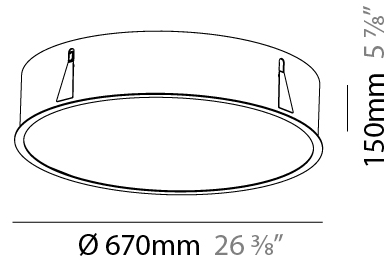

GENERAL

Series: Sign
Brand: Prolicht
Division: Architectural
Mounting Type: Recessed
Mounting Location: Ceiling
Subcategory: Ambient

PHYSICAL

Shape: Round
Diameter (mm): 670
Diameter (in): 26 ³/₈
Height (mm): 150
Height (in): 5 ⁷/₈
Ceiling Thickness (mm): 10 / 12 / 15 / 25
Ceiling Thickness (in): 3/8 or 1/2 or 9/16 or 1
Min. Recessing Depth (mm): 160
Min. Recessing Depth (in): 6 ⁵/₁₆
Light Distribution: Direct
Weight (kg): 8.574
Weight (lbs): 18.9
Diffuser: [PMMA - Opal or Micro-Prism](#)
Fixture Finish: [SSR / BKV / CWI / CRY / HAB / UFT / ITA / RUA / FTG / MYG / LOD / PUS / FRO / FUP / KIA / POP / BLS / SPG / MEY / GOH / GUM / CHC / COM / ABZ / JAG / OBR / MOS / ROR](#)
Fixture Material: Extruded Aluminum / Steel
Cut-out Measurements: 658mm / 25 7/8"

ELECTRICAL

Lamp Type: LED (Zhaga Standard)
Input Wattage (W): 66.5
Total Output Wattage (W): 57
Dimming: [Tri-Mode (Non-Dimming and Phase Dimming (120Vac only) and 0-10V Dimming)](#)
Driver Included: Yes
Driver Location: Integrated
Driver Type: Constant Current - Universal
Driver Class: Class 2
Input Voltage (V): 120 - 277
Constant Current (MA): 500

LED

[Color Temperature (°K): 3000 / 4000](#)
Max. Delivered Lumen (lm): 5880 / 6321 / 6450
Lamp Life (hrs): 50000

OPTICAL

RATINGS AND CERTIFICATIONS

Certified By: Certified for North American Standards
IP rating: IP20