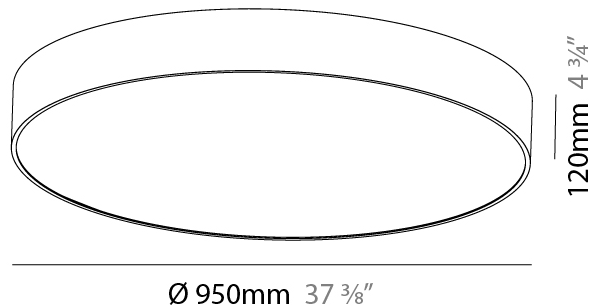

GENERAL

Series: Sign
Brand: Prolicht
Division: Architectural
Mounting Type: Surface
Mounting Location: Ceiling
Subcategory: Ambient

PHYSICAL

Shape: Round
Diameter (mm): 950
Diameter (in): 37 ³/₈
Height (mm): 120
Height (in): 4 ³/₄
Light Distribution: Direct
Weight (kg): 16.61
Weight (lbs): 36.619
Diffuser: [PMMA - Opal or Micro-Prism](#)
Fixture Finish: [SSR / BKV / CWI / CRY / HAB / UFT / ITA / RUA / FTG / MYG / LOD / PUS / FRO / FUP / KIA / POP / BLS / SPG / MEY / GOH / GUM / CHC / COM / ABZ / JAG / OBR / MOS / ROR](#)
Fixture Material: Extruded Aluminum / Steel

ELECTRICAL

Lamp Type: LED (Zhaga Standard)
Input Wattage (W): 118
Total Output Wattage (W): 111
Dimming: [Tri-Mode (Non-Dimming and Phase Dimming (120Vac only) and 0-10V Dimming)](#)
Driver Included: Yes
Driver Location: Integrated
Driver Type: Constant Current - Universal
Driver Class: Class 1
Input Voltage (V): 120 - 277
Constant Current (MA): 500

LED

[Color Temperature (°K): 2700 / 3000 / 3500 / 4000](#)
Max. Delivered Lumen (lm): 11061-11869 / 11540.48 - 12383.28 / 11776-12636
Nominal Lumen (lm): 16147.91 / 16847.48 / 17191.31
CRI: >80 CRI
Efficiency (%): 75
Lamp Life (hrs): 50000

OPTICAL

Beam Angle: Opal - 110 / Prismatic 94

RATINGS AND CERTIFICATIONS

Certified By: Certified for North American Standards
IP rating: IP20